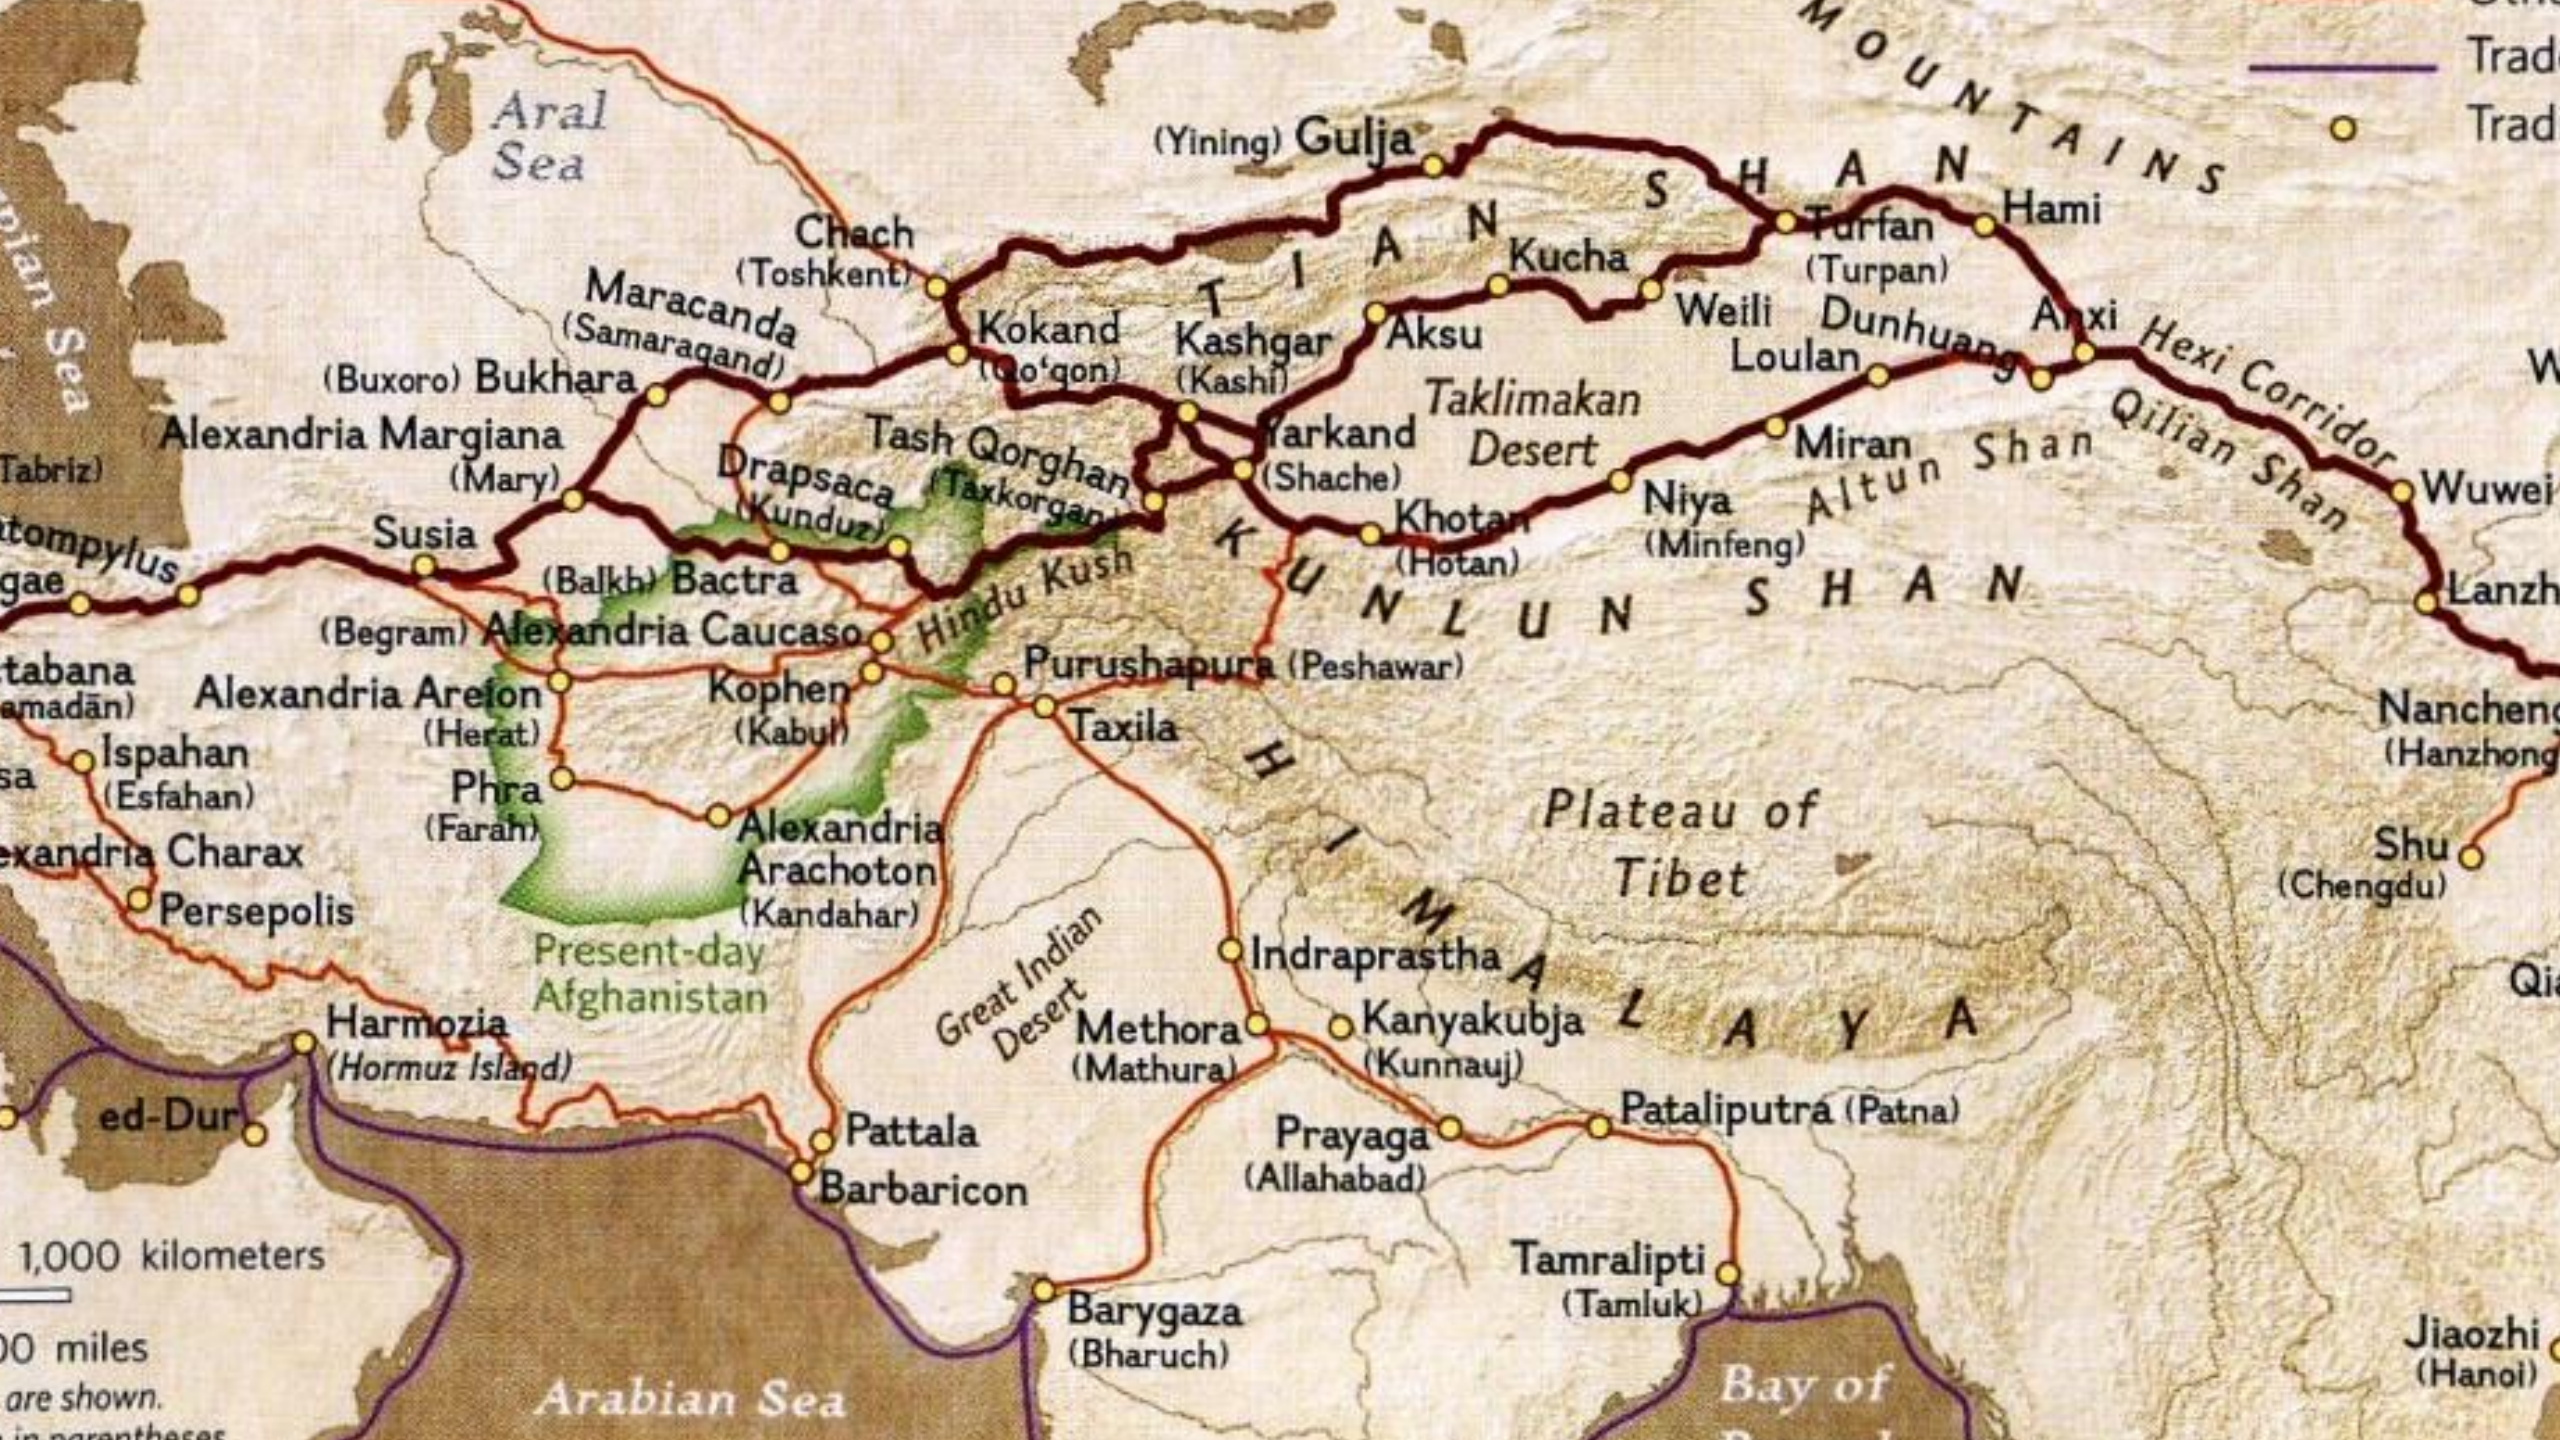

DIE SEIDENSTRASSE

**CHINA
TOURS**

THE SILK ROAD

300 B.C. - A.D. 100

- Silk Road route
- Other trade route
- Trade route by sea
- Trading center

In 1877 the term "Seidenstraße" (Die Seidenstrassen, literally "Silk Road") was coined by the German geographer, cartographer and explorer Ferdinand von Richthofen.

DIE NEUENTDECKUNG DER
SEIDENSTRASSE

**CHINA
TOURS**

Sven Hedin
(1885 – 1952)

Aral Sea

(Yining) Gulja

T I A N S H A N M O U N T A I N S

Chach (Toshkent)

Kucha

Dunhuang

Anxi

(Buxoro) Bukhara

Tash Qorghon (Taxkorgan)

Yarkand (Shache)

Taklimakan Desert

Miran

Altun Shan

Taxila

Plateau of Tibet

Shu (Chengdu)

Alexandria Charax

Persepolis

Harmozia (Hormuz Island)

Present-day Afghanistan

Great Indian Desert